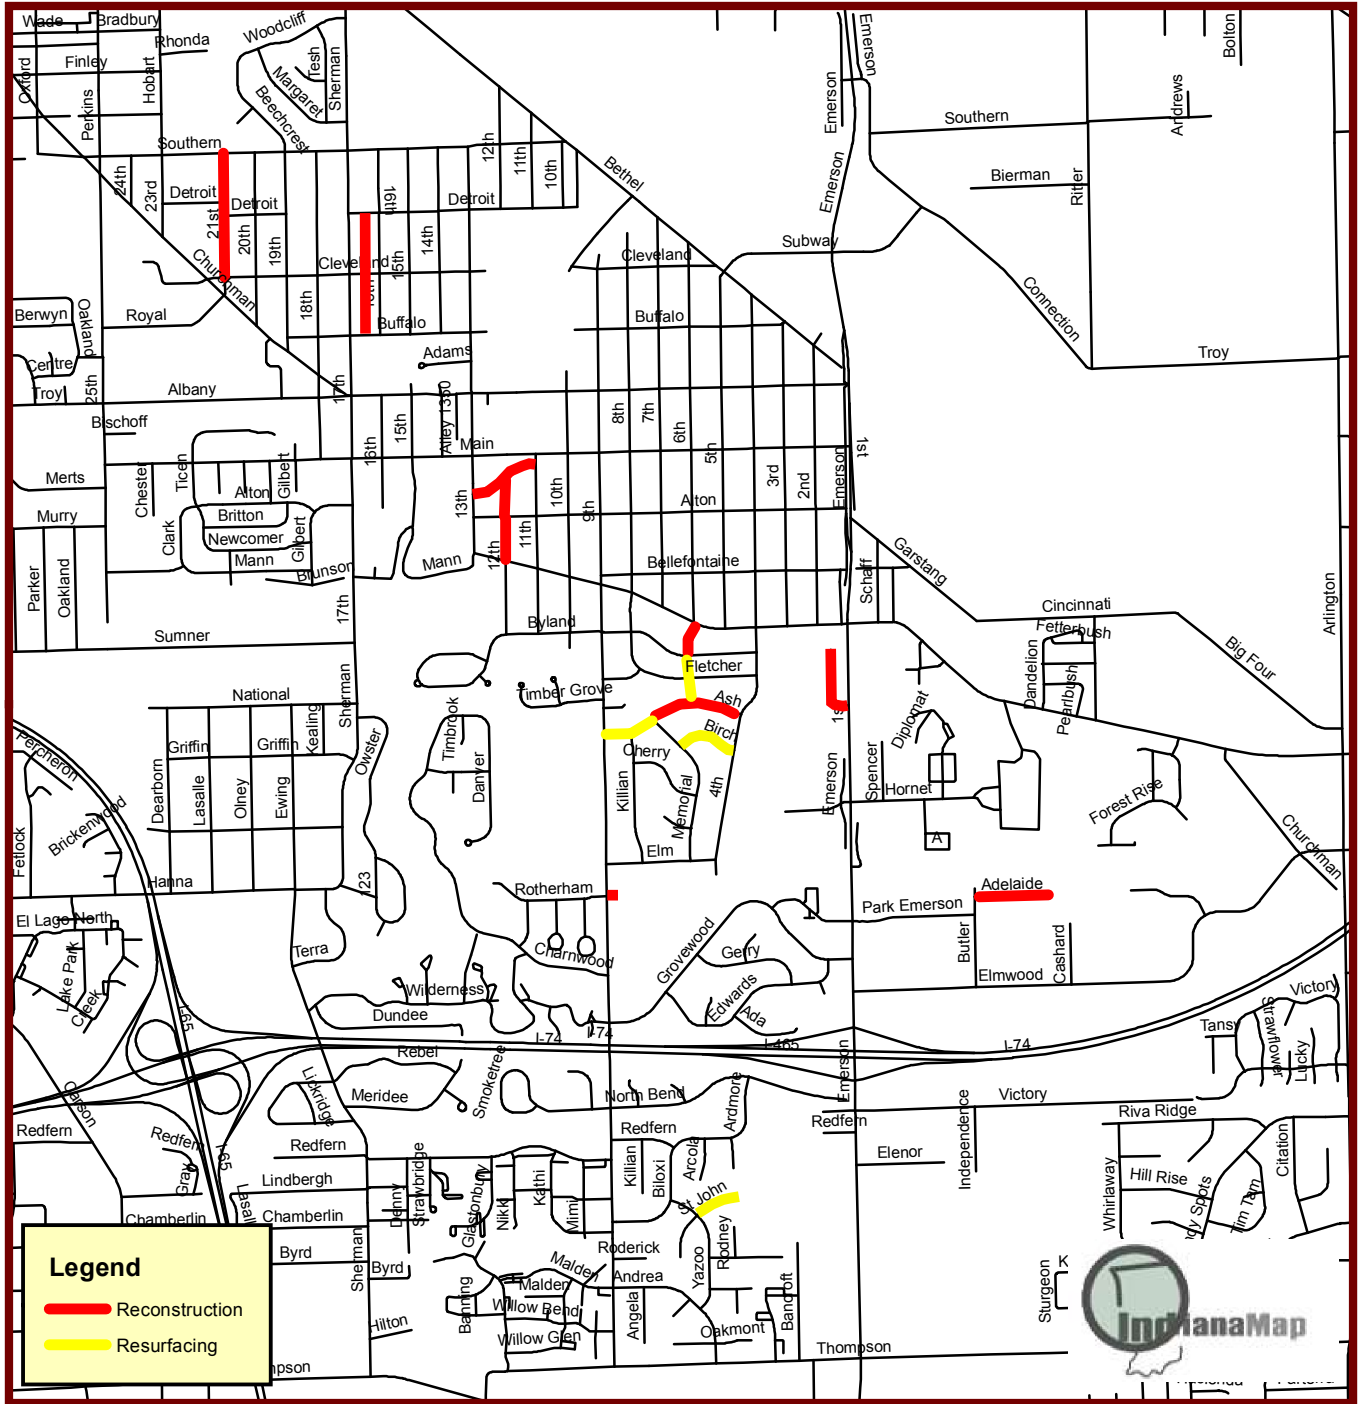

# Pavement Asset Management Inventory Beech Grove, Indiana

2017 Maintenance Program

City of Beech Grove  
806 Main Street  
Beech Grove, IN 46107