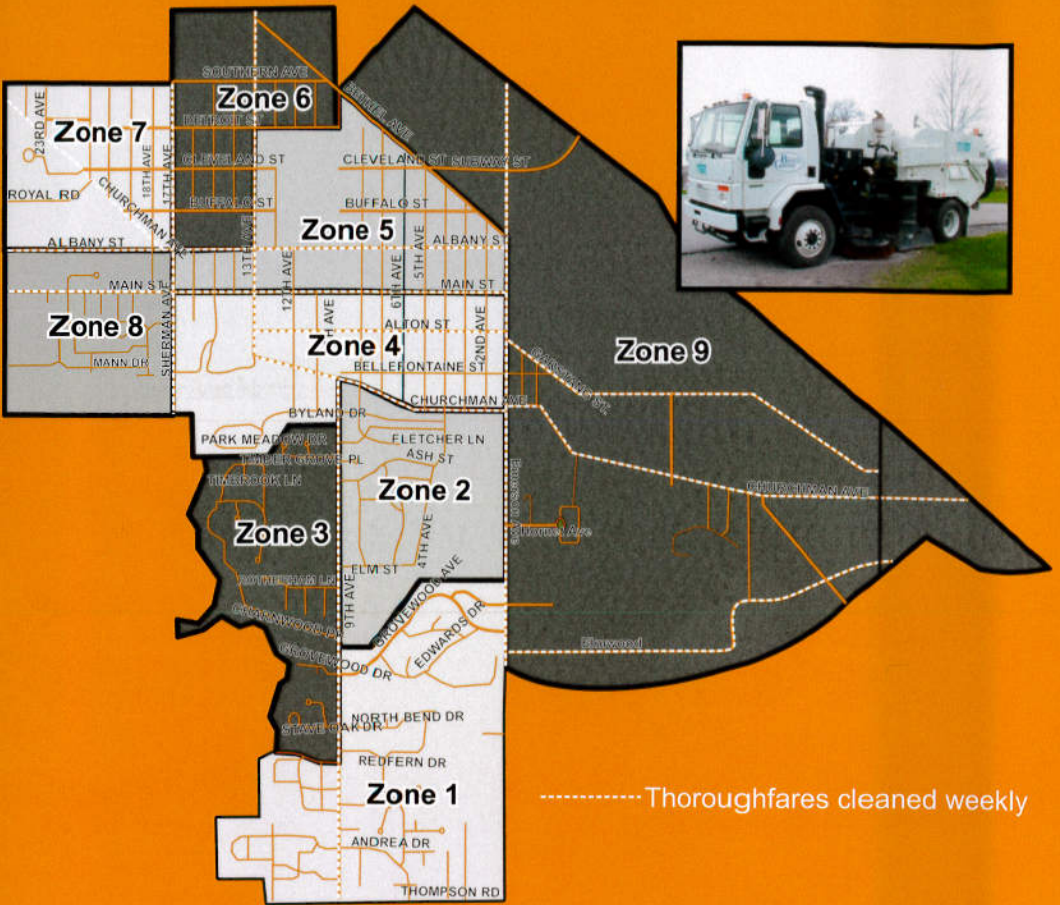

the city of
Beech Grove

OPERATION: *Clean Sweep*

Monthly Sweeping Key

	Apr.	May	June	Jul.	Aug.	Sep.
Zone 1	2	2	4	2	2	5
Zone 2	5	4	7	6	6	6
Zone 3	9	7	11	9	9	10
Zone 4	10	8	12	10	13	11
Zone 5	16	14	18	16	15	17
Zone 6	18	16	20	18	20	19
Zone 7	23	21	21	23	22	24
Zone 8	25	23	25	25	27	26
Zone 9	27	29	27	30	29	27