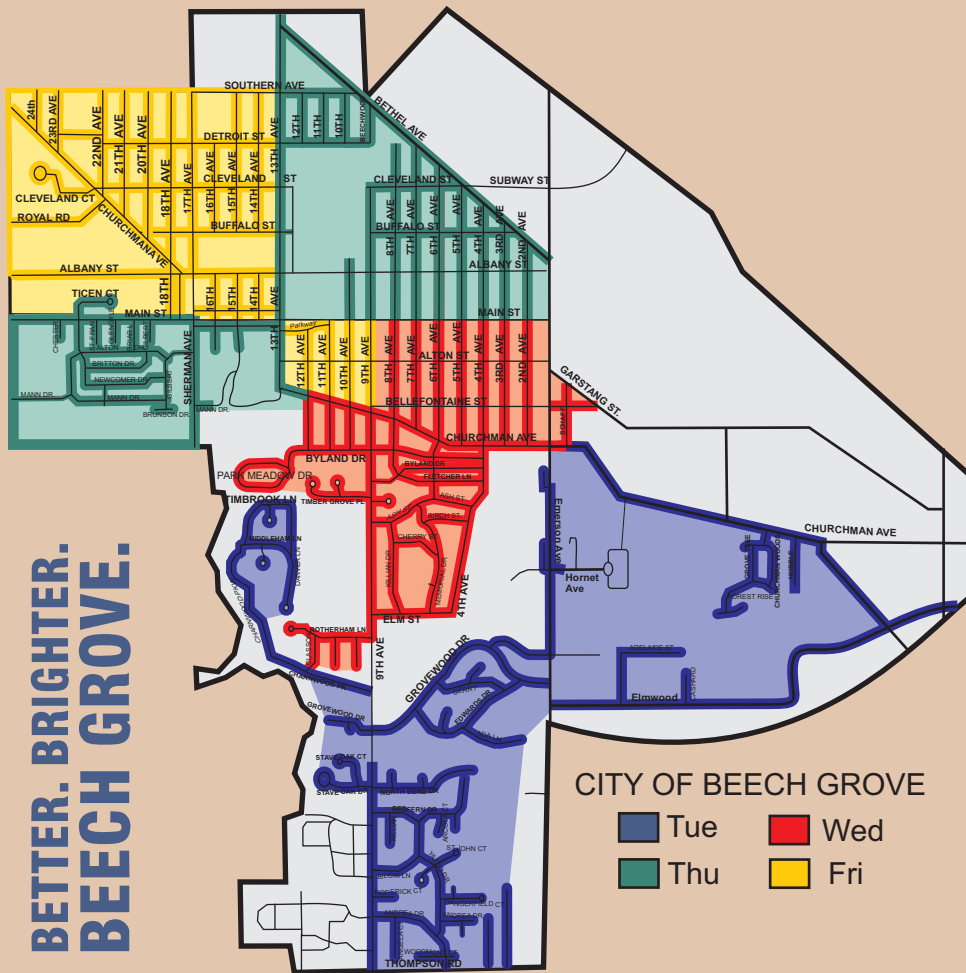

# New four day trash pickup schedule (Begins March 11, 2008)

**BETTER. BRIGHTER.  
BEECH GROVE.**